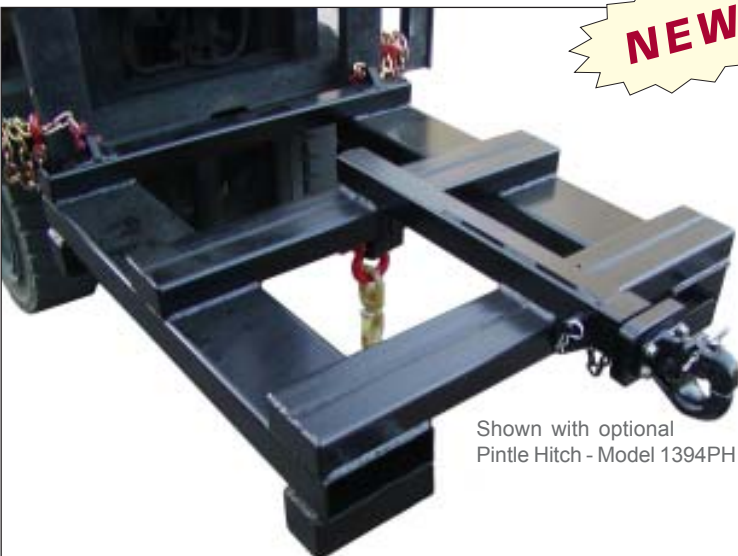

Lift-N-Tows

**MEETS / EXCEEDS
OSHA & ANSI
REQUIREMENTS**

Shown with optional
Combo Hitch - Model 1392

Model 1390B

- ◆ Receiver/Jib accepts Standard 2" Trailer Adapter
- ◆ 10,000 lbs. Maximum Gross Towing Weight
- ◆ 2,000 lbs. Maximum Tongue Weight
- ◆ 4,000 lbs. Maximum Lift Capacity on Swivel Hook
- ◆ Accepts Forks up to 6" wide x 2³/₄" thick
- ◆ Overall Dimensions (w/o adapter) - 20" W x 9.5" H x 54" L
- ◆ Weight (w/o adapter) - 220 lbs.

DON'T GET A CITATION

OSHA prohibits the practice of torching
a hole in the fork for a ball.

Universal Fit "Slips on Forks" style

Chain & Hook secures Lift-N-Tow to forklift

NEW

Shown with optional
Pintle Hitch - Model 1394PH

Super Duty Model 1395B

- ◆ Receiver/Jib accepts 2¹/₂" Trailer Adapter
- ◆ 16,000 lbs. Maximum Gross Towing Weight
- ◆ 3,000 lbs. Maximum Tongue Weight
- ◆ 10,000 lbs. Max. Lift Cap. on Swivel Hook
- ◆ Accepts Forks up to 8" wide x 2³/₄" thick
- ◆ Overall Dims. (w/o adapter) - 44" W x 14" H x 54" L
- ◆ Weight (w/o adapter) - 400 lbs.

* CAUTION: Do not exceed capacity of selected Hitch Adapter .

Model 1390B Fork Pocket Size: 48" long x 6¾" x 3" ID / Center to Center of Fork Pockets: 13¼" / Pocket Ends are open.

Model 1395B Fork Pocket Size: 48" long x 8¾" x 3" ID / Center to Center of Fork Pockets: 34¾" / Pocket Ends are open.