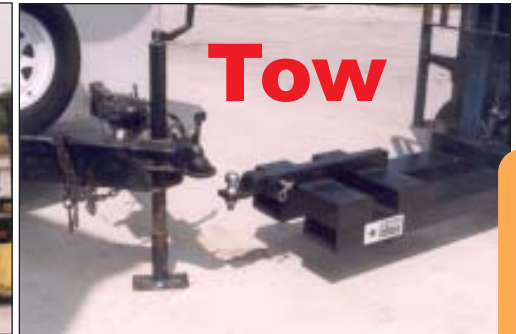

Lift-N-Tows

**MEETS / EXCEEDS
OSHA & ANSI
REQUIREMENTS**

Shown with optional
Combo Hitch - Model 1392

Model 1390B

- ◆ Receiver/Jib accepts Standard 2" Trailer Adapter
- ◆ 10,000 lbs. Maximum Gross Towing Weight
- ◆ 2,000 lbs. Maximum Tongue Weight
- ◆ 4,000 lbs. Maximum Lift Capacity on Swivel Hook
- ◆ Accepts Forks up to 6" wide x 2³/₄" thick
- ◆ Overall Dimensions (w/o adapter) - 20" W x 9.5" H x 54" L
- ◆ Weight (w/o adapter) - 220 lbs.

DON'T GET A CITATION

OSHA prohibits the practice of torching
a hole in the fork for a ball.

Universal Fit "Slips on Forks" style

Chain & Hook secures Lift-N-Tow to forklift

NEW

Shown with optional
Pintle Hitch - Model 1394PH

Super Duty Model 1395B

- ◆ Receiver/Jib accepts 2¹/₂" Trailer Adapter
- ◆ 16,000 lbs. Maximum Gross Towing Weight
- ◆ 3,000 lbs. Maximum Tongue Weight
- ◆ 10,000 lbs. Max. Lift Cap. on Swivel Hook
- ◆ Accepts Forks up to 8" wide x 2³/₄" thick
- ◆ Overall Dims. (w/o adapter) - 44" W x 14" H x 54" L
- ◆ Weight (w/o adapter) - 400 lbs.

800-541-1797

or

817-485-6073

Change easily from Ball, to Pintle, or Combination Hitch

Lift-N-Tow & Hitches Sold Separately

ADAPTER with 2" BALL
Model 1391

ADAPTER with PINTLE HITCH
Model 1392 | 1394PH

ADAPTER with COMBO HITCH
Model 1393 | 1394CH