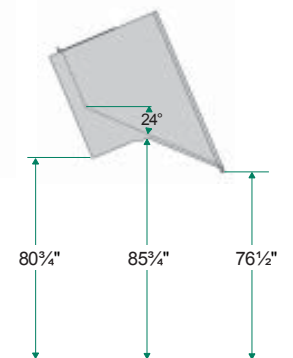

NEW

Heavy Duty

Trash & Loose Material Hoppers

for Skid-Steer Loaders

model 151

Handle Trash Efficiently and Easily.

Hoppers attach directly to the skid-steer quick-tach making it easy to place empty hoppers where they are needed. When full, the skid-steer can quickly transport the hoppers to the disposal area and dump into larger containers or onto a trash pile. These durable hoppers are ideal for concrete rubble, wallboard scraps, drop from the masonry saw, and most any type of construction or plant refuse.

Heavy Duty Construction for long-term durability.

These hoppers are built rugged. In fact, they will probably outlast your skid-steer loader.

- ▶ Shell & sides are constructed of rugged 3/16" steel plate.
- ▶ Entire Top Lip is formed into a channel section for added strength & rigidity.
- ▶ Heavy 1/2" x 3" flat bar is formed to provide a stable base when the hopper is free standing.
- ▶ Reinforced Heavy Duty Universal Quick-Tach fits most skid-steer loaders.
- ▶ Forklift pick-up points are provided for moving hoppers around the yard or loading onto trucks.
- ▶ Optional Casters – makes it easy for one man to push a hopper around inside a building.

Typical Dump position at maximum height with medium size skid-steer. Dimensions will vary with make and model of loader.

Model	ID width	Capacity	Weight
151	48"	1.00 cuyd	558 lbs.
152	72"	1.50 cuyd	700 lbs.
153	84"	1.75 cuyd	775 lbs.