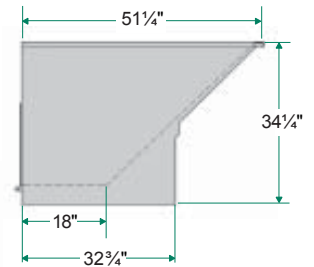

NEW

Heavy Duty

Trash & Loose Material Hoppers

for Skid-Steer Loaders

model 151

Handle Trash Efficiently and Easily.

Hoppers attach directly to the skid-steer quick-tach making it easy to place empty hoppers where they are needed. When full, the skid-steer can quickly transport the hoppers to the disposal area and dump into larger containers or onto a trash pile. These durable hoppers are ideal for concrete rubble, wallboard scraps, drop from the masonry saw, and most any type of construction or plant refuse.

Heavy Duty Construction for long-term durability.

These hoppers are built rugged. In fact, they will probably outlast your skid-steer loader.

- ▶ Shell & sides are constructed of rugged 3/16" steel plate.
- ▶ Entire Top Lip is formed into a channel section for added strength & rigidity.
- ▶ Heavy 1/2" x 3" flat bar is formed to provide a stable base when the hopper is free standing.
- ▶ Reinforced Heavy Duty Universal Quick-Tach fits most skid-steer loaders.
- ▶ Forklift pick-up points are provided for moving hoppers around the yard or loading onto trucks.
- ▶ Optional Casters – makes it easy for one man to push a hopper around inside a building.

Typical Dump position at maximum height with medium size skid-steer. Dimensions will vary with make and model of loader.

Model	ID width	Capacity	Weight
151	48"	1.00 cuyd	558 lbs.
152	72"	1.50 cuyd	700 lbs.
153	84"	1.75 cuyd	775 lbs.