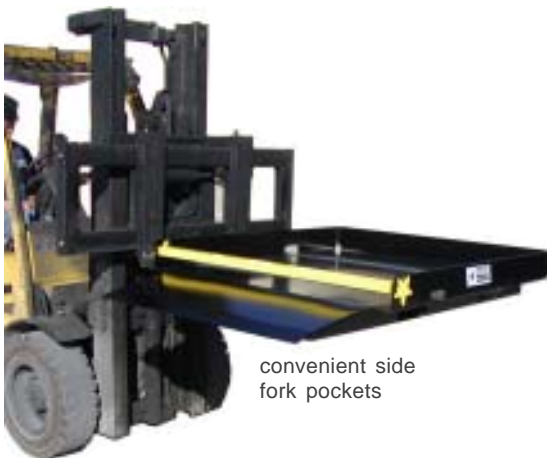

NEW

SAFETY LOADING PLATFORM

"Star Attachments Turn a Forklift into a Whole Fleet of Equipment"

New Forklift

MODEL 1385

"Safety Loading Platform"

Similar to our popular Load-N-Tow

**But simpler in design and...
at a lower price everyone can justify**

Slide It on the forks and one man loads and unloads heavy awkward rental equipment quickly and safely, plus the Safety Loading Platform . . .

- * SHORTENS CUSTOMER WAIT TIME
- * CUTS LABOR COSTS
- * PREVENTS BACK INJURIES
- * REDUCES DAMAGE TO EQUIPMENT

Look at these great features:

- **Fixed 15" Ramp for easy loading**
- **End and Side Fork Pockets – pick up platform from either direction**
- **Slots for standard 2" straps to secure load when needed**
- **Simple Retaining Bar keeps load from rolling or sliding off**
- **Large 48" x 48" deck handles most all small to medium equipment**
- **Rugged heavy duty construction ensures durability for years to come**

convenient side
fork pockets

Specifications

Accepts forks up to 2.75" thick x 7" wide x 48" long
Overall Dimensions – 50" wide x 65" long x 8.5" high
36" Safety Chain and Hook secures platform to forklift
Load capacity – 1,000 lbs.
Empty Weight – 305 lbs.