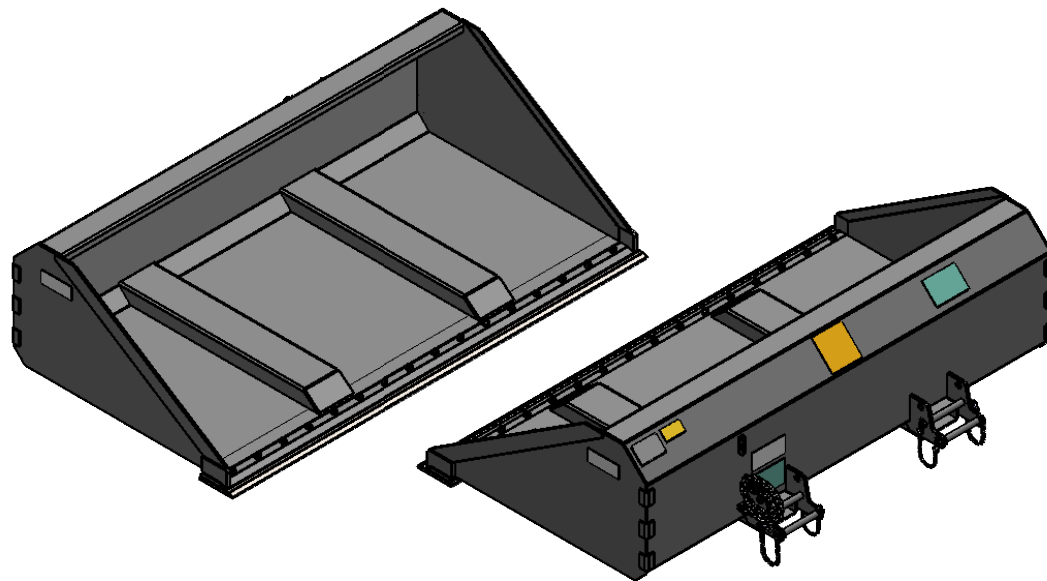

(95.00
INSIDE DIM)

(97.88
BLADE LENGTH)

(61.04)

(27.88)

NOTE:
ONLY FOR 48" FORKS

PROPRIETARY AND CONFIDENTIAL

THE INFORMATION CONTAINED IN THIS DRAWING IS THE SOLE PROPERTY OF STAR INDUSTRIES. ANY REPRODUCTION IN PART OR AS A WHOLE WITHOUT THE WRITTEN PERMISSION OF STAR INDUSTRIES IS PROHIBITED.

DO NOT SCALE DRAWING

				Phone: (800) 541-1797 (817) 485-6073 Fax: (817) 428-6008	
P-WEIGHT: 885.27 lbs.		SIZE A		4101 Garland Dr. Fort Worth, TX 76117 Email: mail@starindustries.com	
TITLE: 1408B 95" FORKLIFT BUCKET					
DRAWN CG	DATE 10-5-21	MATERIAL AS NOTED			
CHECKED	DATE	SCALE: 1:32	REV A	DWG. NO. 1408B	
SHEET 3 OF 3					