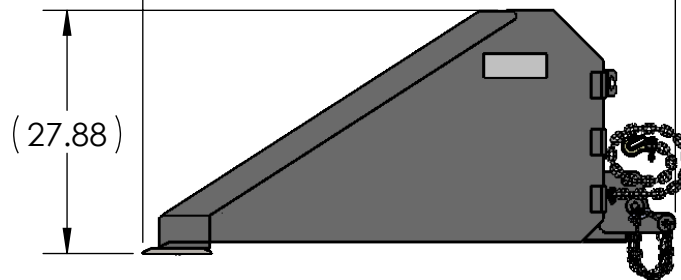

(95.00
INSIDE DIM)

(97.88
BLADE LENGTH)

(61.04)

(27.88)

NOTE:
ONLY FOR 48" FORKS

PROPRIETARY AND CONFIDENTIAL

THE INFORMATION CONTAINED IN THIS DRAWING IS THE SOLE PROPERTY OF STAR INDUSTRIES. ANY REPRODUCTION IN PART OR AS A WHOLE WITHOUT THE WRITTEN PERMISSION OF STAR INDUSTRIES IS PROHIBITED.

DO NOT SCALE DRAWING

				Phone: (800) 541-1797 (817) 485-6073 Fax: (817) 428-6008	
P-WEIGHT: 885.27 lbs.		SIZE A		4101 Garland Dr. Fort Worth, TX 76117 Email: mail@starindustries.com	
TITLE: 1408B 95" FORKLIFT BUCKET					
DRAWN CG	DATE 10-5-21	MATERIAL AS NOTED			
CHECKED	DATE	SCALE: 1:32	REV A	DWG. NO. 1408B	
SHEET 3 OF 3					