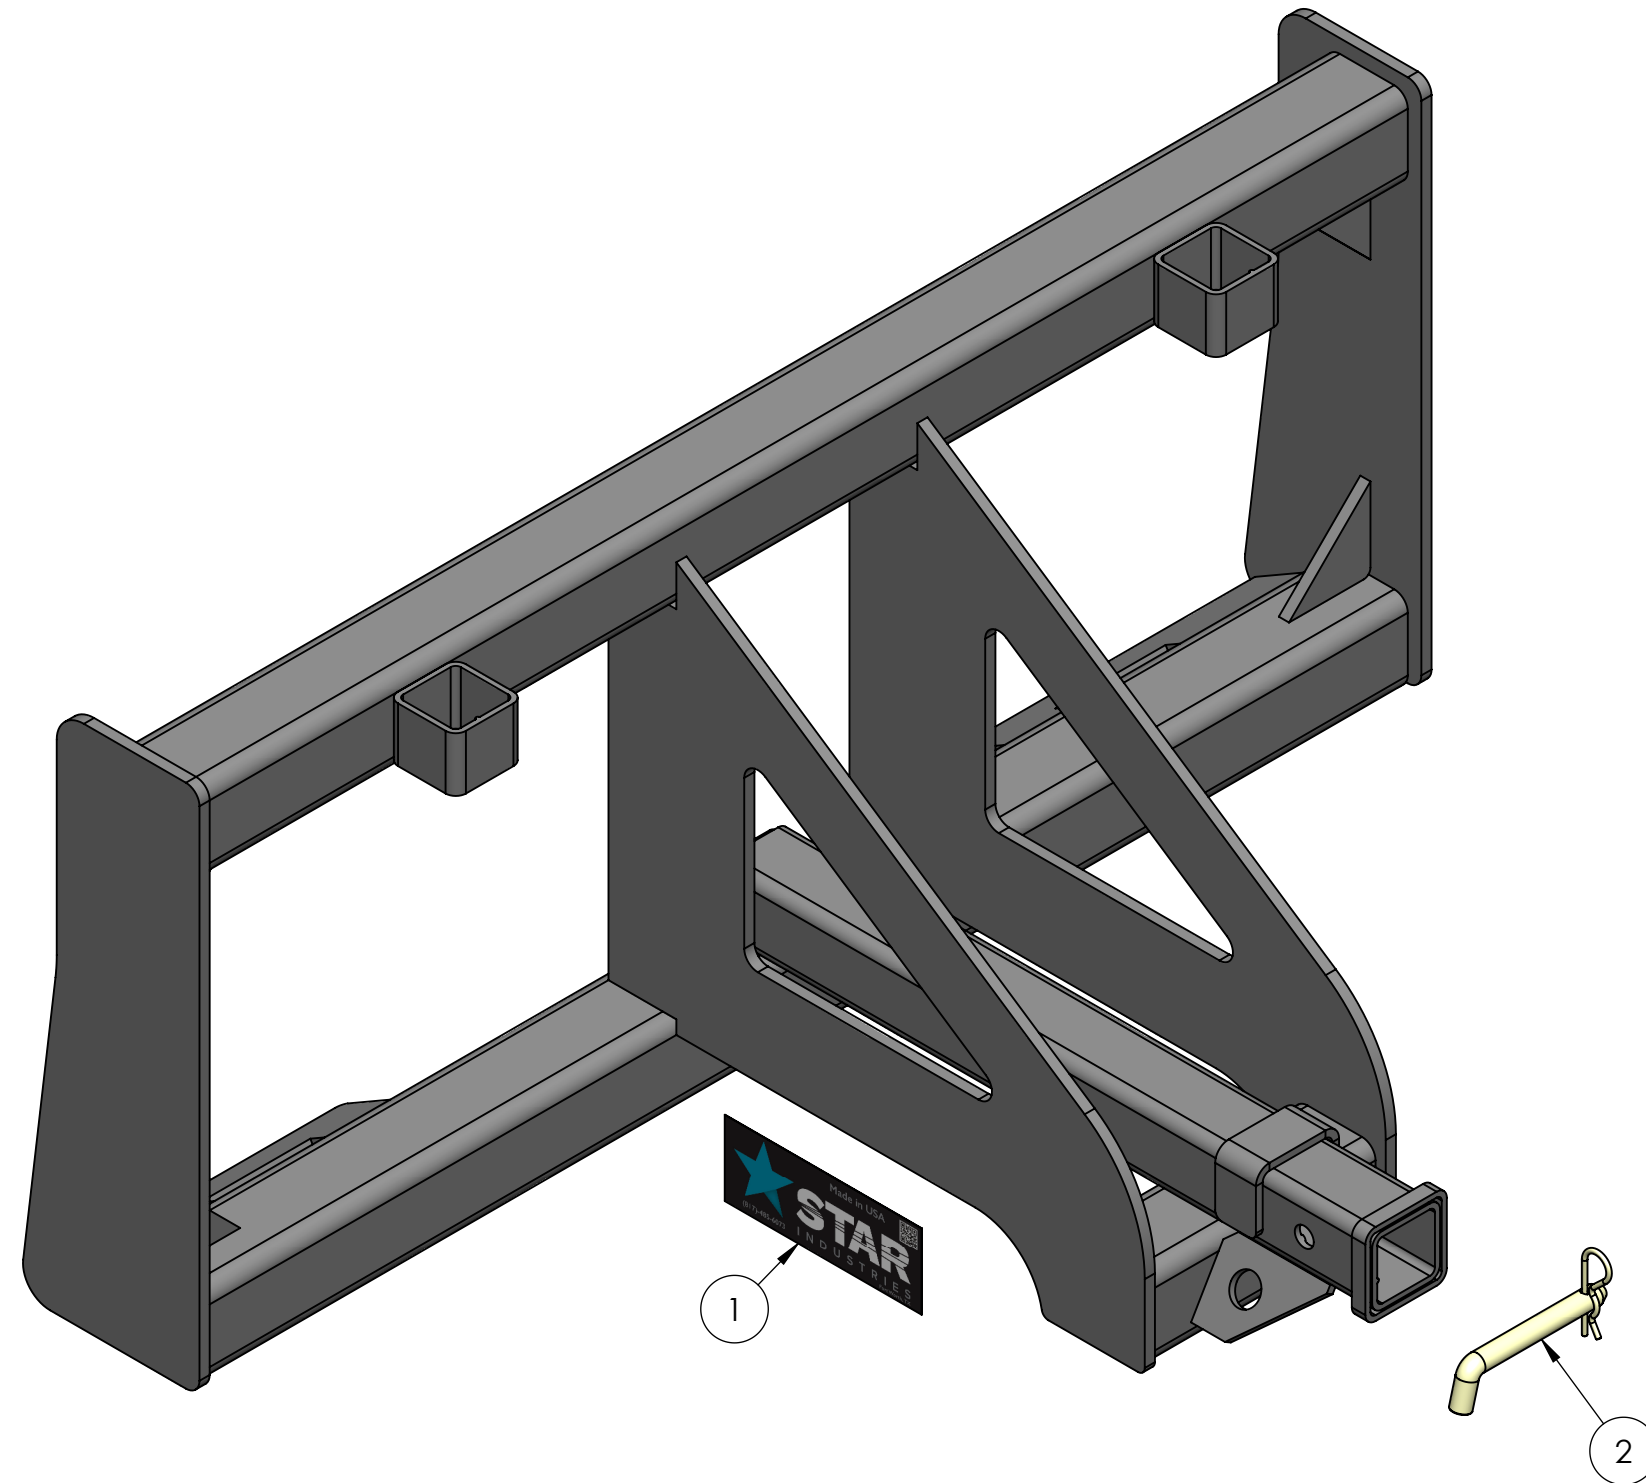

ITEM NO.	PART NUMBER	DESCRIPTION	QTY.
1	DEC10006	STAR LOGO DECAL	2
2	1000-0301	5/8" HITCH PIN WITH HAIRPIN	1

STAR
 INDUSTRIES
 Phone: (800) 541-1797
 (817) 485-6073
 Fax: (817) 428-6008
 4101 Garland Dr. Fort Worth, TX 76117 Email: mail@starindustries.com

TITLE:

TRAILER SPOTTER

P-WEIGHT:
163.99 lbs.

DWG. NO.

155