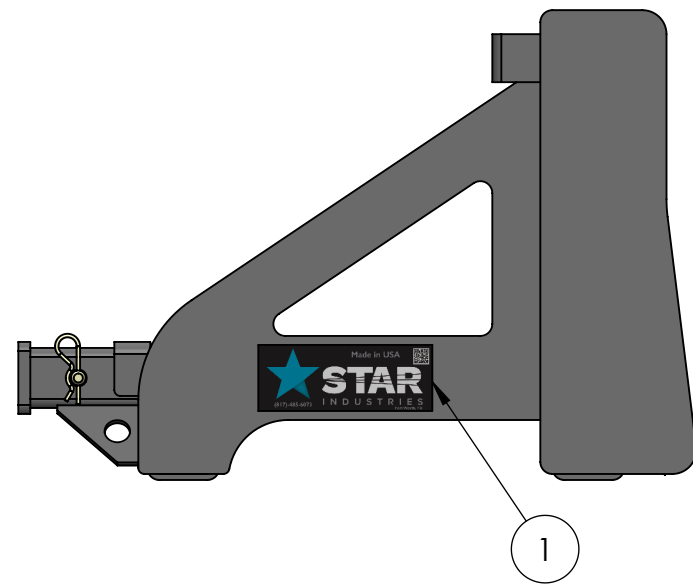

ITEM NO.	PART NUMBER	DESCRIPTION	QTY.
1	DEC10006	STAR LOGO DECAL	2
2	1000-0301	5/8" HITCH PIN WITH HAIRPIN	1

STAR
 INDUSTRIES
 Phone: (800) 541-1797
 (817) 485-6073
 Fax: (817) 428-6008
 4101 Garland Dr. Fort Worth, TX 76117 Email: mail@starindustries.com

TITLE:

TRAILER SPOTTER

P-WEIGHT:
163.99 lbs.

DWG. NO.

155