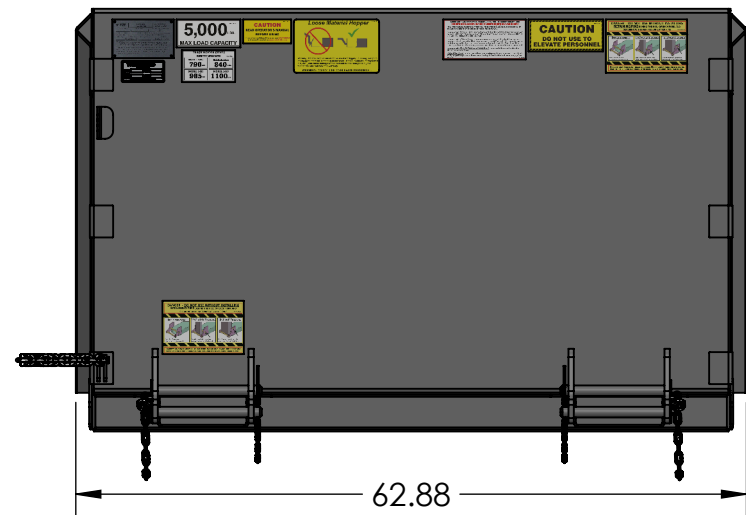

STAR
INDUSTRIES

Phone: (800) 541-1797
(817) 485-6073
Fax: (817) 428-6008

4101 Garland Dr. Fort Worth, TX 76117 Email: mail@starindustries.com

Dealer Drawing

PROPRIETARY AND CONFIDENTIAL
THE INFORMATION CONTAINED IN THIS
DRAWING IS THE SOLE PROPERTY OF
STAR INDUSTRIES. ANY REPRODUCTION
IN PART OR AS A WHOLE WITHOUT
THE WRITTEN PERMISSION OF STAR
INDUSTRIES IS PROHIBITED.

TITLE:

TRASH HOPPER HD 3'x5'x5' - 2.7CY

P-WEIGHT:
743.53 lbs.

DWG. NO.

1420