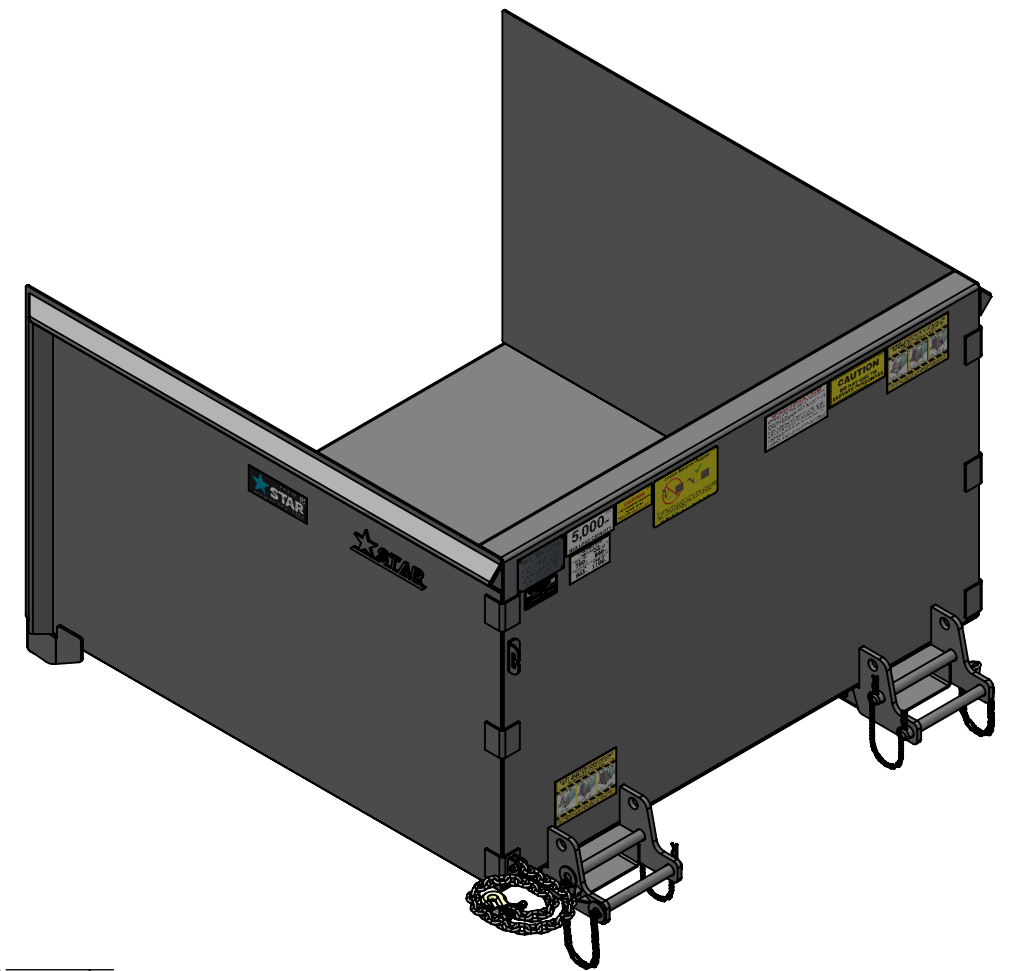

STAR
INDUSTRIES

Phone: (800) 541-1797
(817) 485-6073
Fax: (817) 428-6008

4101 Garland Dr. Fort Worth, TX 76117 Email: mail@starindustries.com

Dealer Drawing

PROPRIETARY AND CONFIDENTIAL
THE INFORMATION CONTAINED IN THIS
DRAWING IS THE SOLE PROPERTY OF
STAR INDUSTRIES. ANY REPRODUCTION
IN PART OR AS A WHOLE WITHOUT
THE WRITTEN PERMISSION OF STAR
INDUSTRIES IS PROHIBITED.

TITLE:

TRASH HOPPER HD 3'x5'x5' - 2.7CY

P-WEIGHT:
743.53 lbs.

DWG. NO.

1420