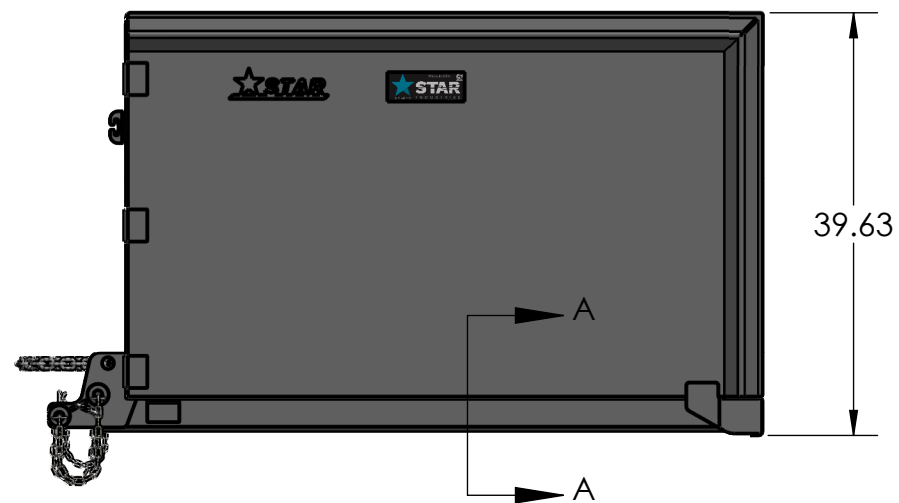

STAR
INDUSTRIES

Phone: (800) 541-1797
(817) 485-6073
Fax: (817) 428-6008

4101 Garland Dr. Fort Worth, TX 76117 Email: mail@starindustries.com

Dealer Drawing

PROPRIETARY AND CONFIDENTIAL
THE INFORMATION CONTAINED IN THIS
DRAWING IS THE SOLE PROPERTY OF
STAR INDUSTRIES. ANY REPRODUCTION
IN PART OR AS A WHOLE WITHOUT
THE WRITTEN PERMISSION OF STAR
INDUSTRIES IS PROHIBITED.

TITLE:

TRASH HOPPER HD 3'x5'x5' - 2.7CY

P-WEIGHT:
743.53 lbs.

DWG. NO.

1420