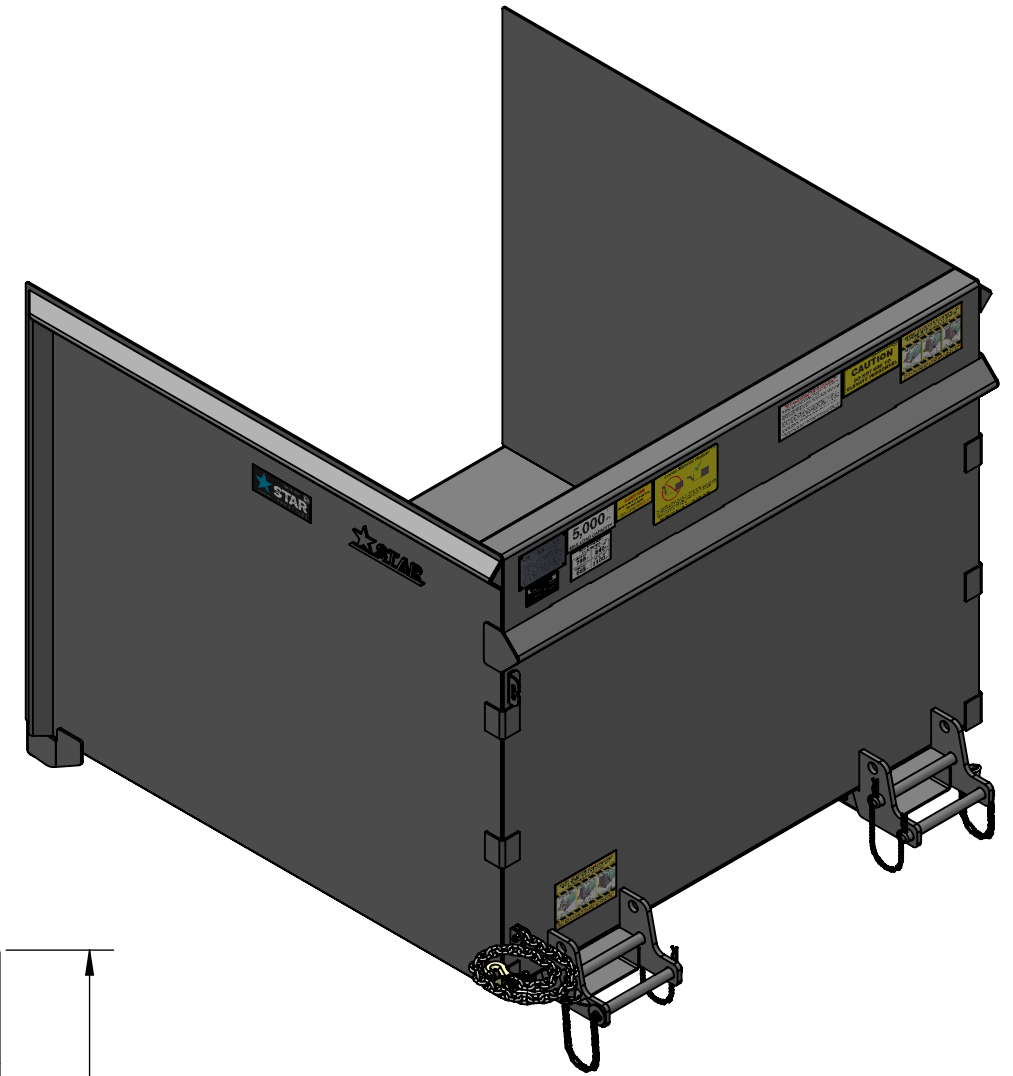

STAR
INDUSTRIES

Phone: (800) 541-1797
(817) 485-6073
Fax: (817) 428-6008

4101 Garland Dr. Fort Worth, TX 76117 Email: mail@starindustries.com

Dealer Drawing

PROPRIETARY AND CONFIDENTIAL
THE INFORMATION CONTAINED IN THIS
DRAWING IS THE SOLE PROPERTY OF
STAR INDUSTRIES. ANY REPRODUCTION
IN PART OR AS A WHOLE WITHOUT
THE WRITTEN PERMISSION OF STAR
INDUSTRIES IS PROHIBITED.

TITLE:

TRASH HOPPER HD 4'x5'x5' - 3.7CY

P-WEIGHT:
882.32 lbs.

DWG. NO.

1425