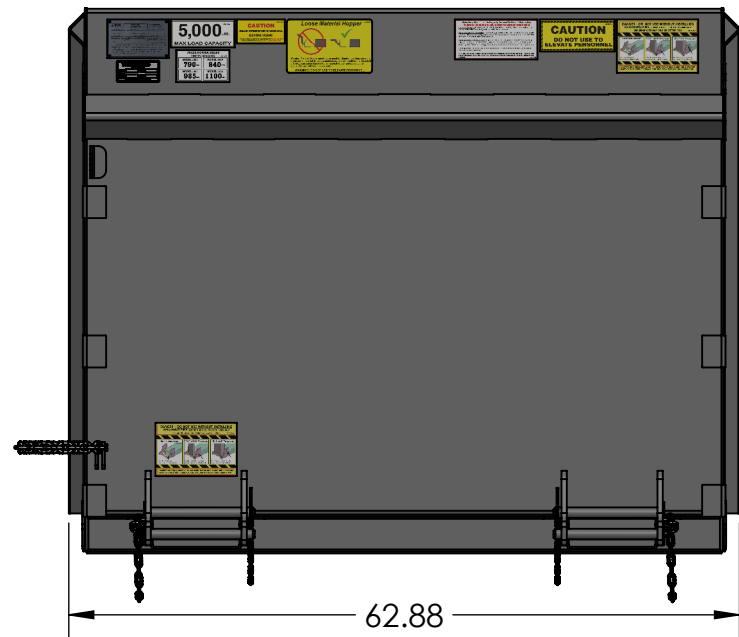

SECTION A-A  
SCALE 1 : 4

NOTE:  
1.) ID = INSIDE DIMENSION

**STAR**  
INDUSTRIES

Phone: (800) 541-1797  
(817) 485-6073  
Fax: (817) 428-6008

4101 Garland Dr. Fort Worth, TX 76117 Email: mail@starindustries.com

TITLE:

TRASH HOPPER HD 4'x5'x5' - 3.7CY

P-WEIGHT:  
882.32 lbs.

DWG. NO.

1425