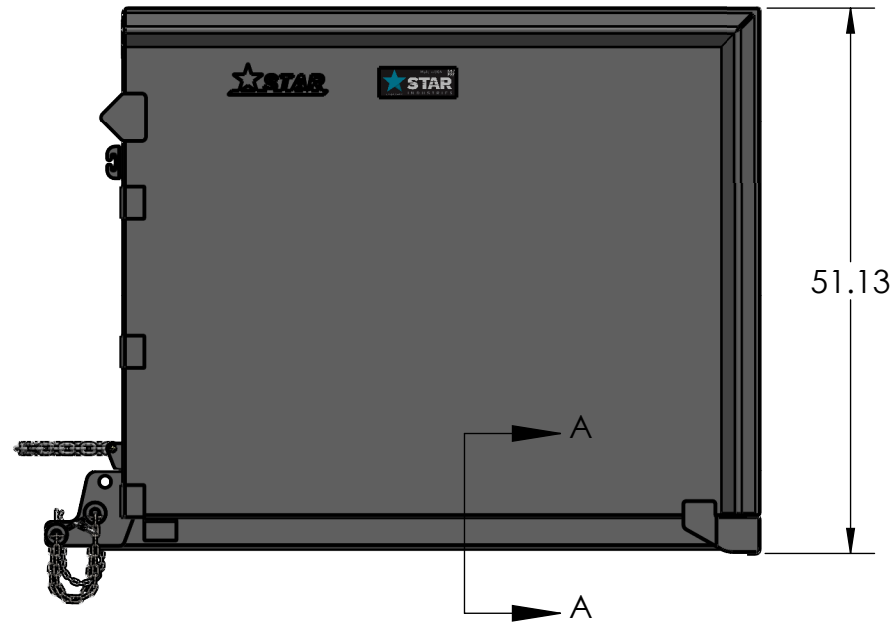

STAR
INDUSTRIES

Phone: (800) 541-1797
(817) 485-6073
Fax: (817) 428-6008

4101 Garland Dr. Fort Worth, TX 76117 Email: mail@starindustries.com

Dealer Drawing

PROPRIETARY AND CONFIDENTIAL
THE INFORMATION CONTAINED IN THIS
DRAWING IS THE SOLE PROPERTY OF
STAR INDUSTRIES. ANY REPRODUCTION
IN PART OR AS A WHOLE WITHOUT
THE WRITTEN PERMISSION OF STAR
INDUSTRIES IS PROHIBITED.

TITLE:

TRASH HOPPER HD 4'x5'x5' - 3.7CY

P-WEIGHT:
882.32 lbs.

DWG. NO.

1425