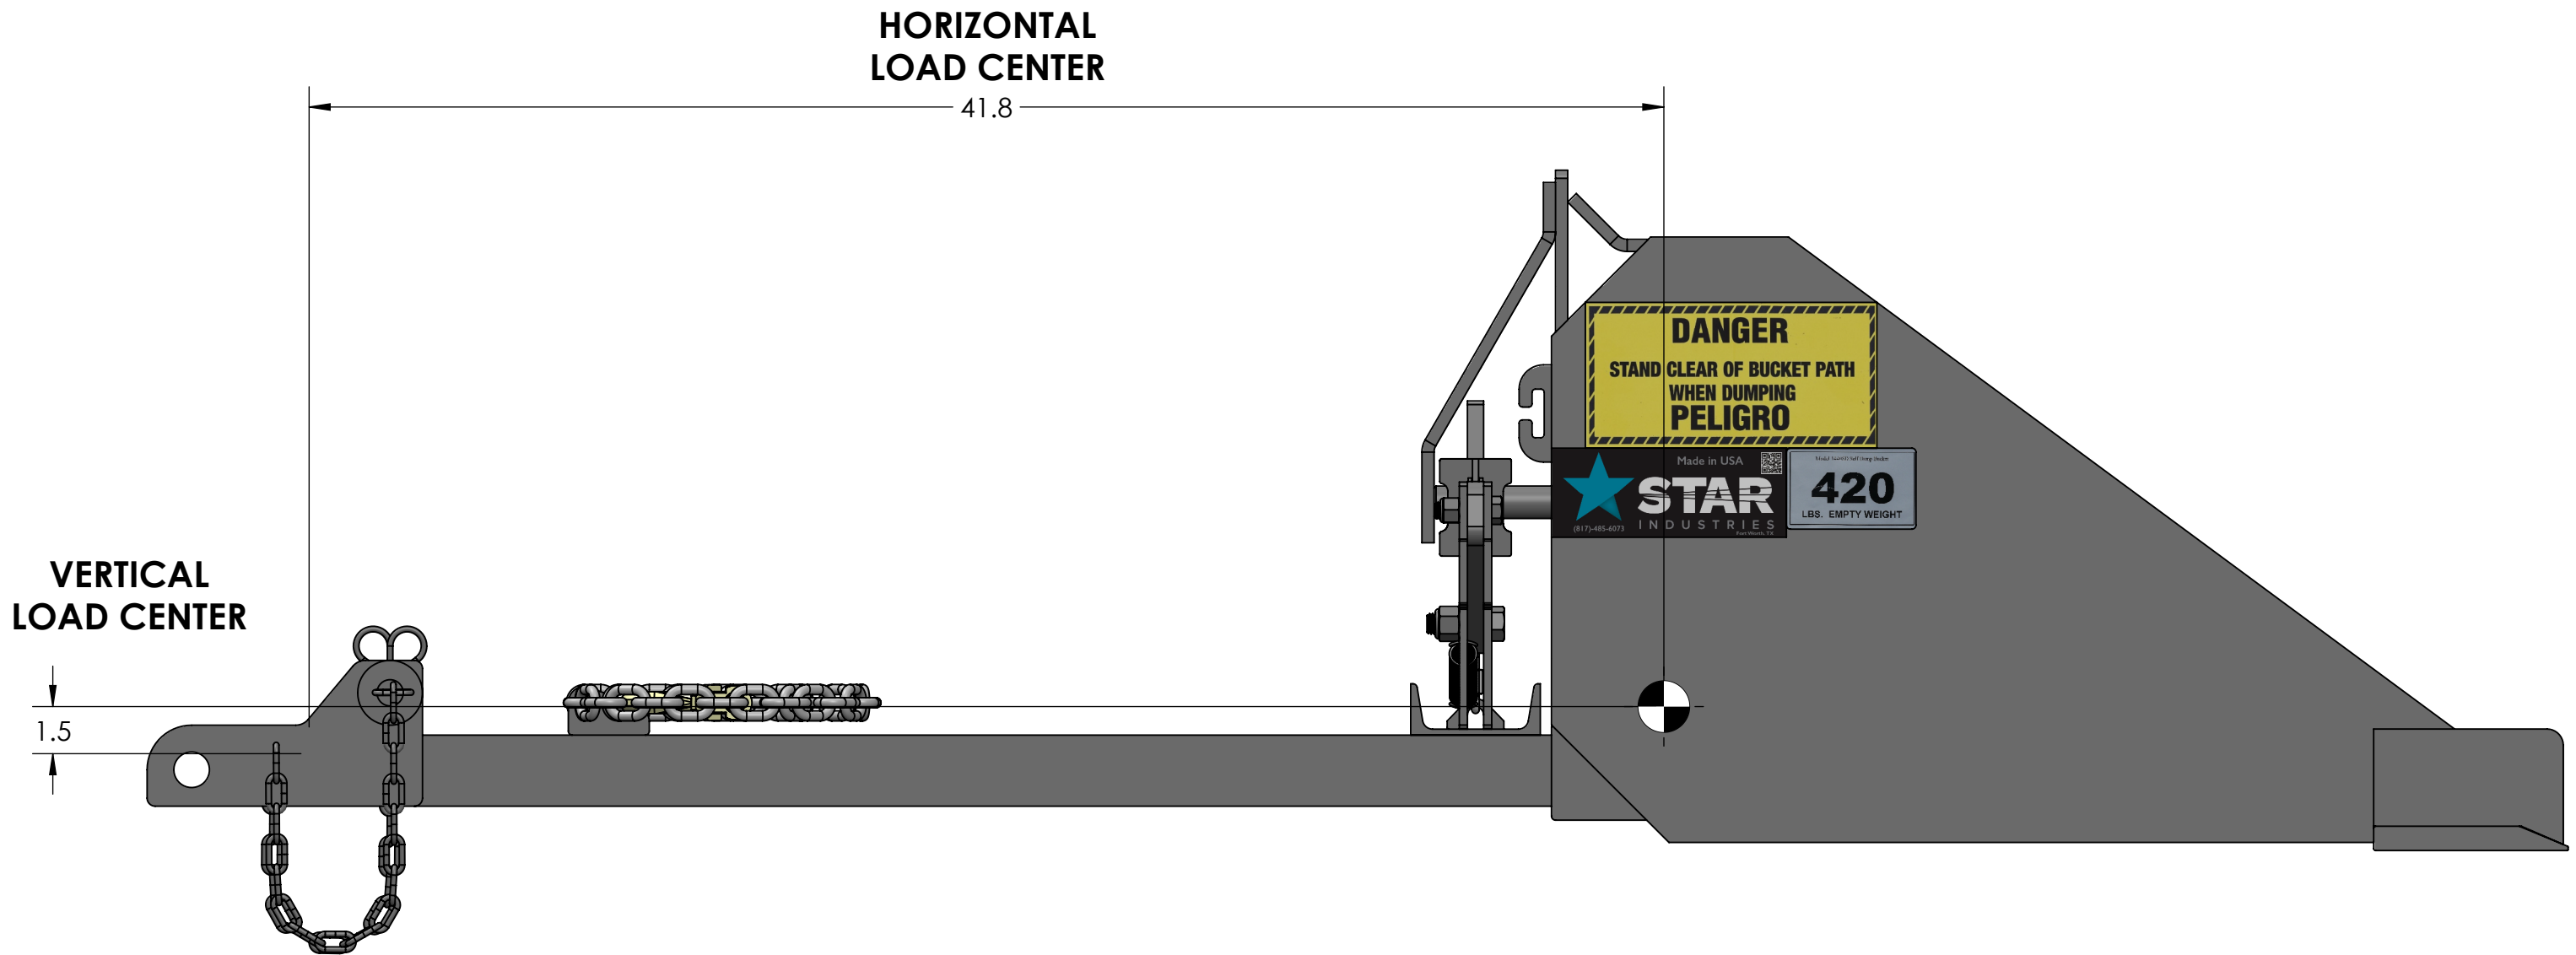

TITLE:

1/4 CU YD MANUAL SELF DUMP

P-WEIGHT:
 417.31 lbs.

DWG. NO.

1440SD

 **STAR**
INDUSTRIES
Phone: (800) 541-1797
(817) 485-6073
Fax: (817) 428-6008
4101 Garland Dr. Fort Worth, TX 76117 Email: mail@starindustries.com

TITLE:

1/4 CU YD MANUAL SELF DUMP

P-WEIGHT:
417.31 lbs.

DWG. NO.

1440SD