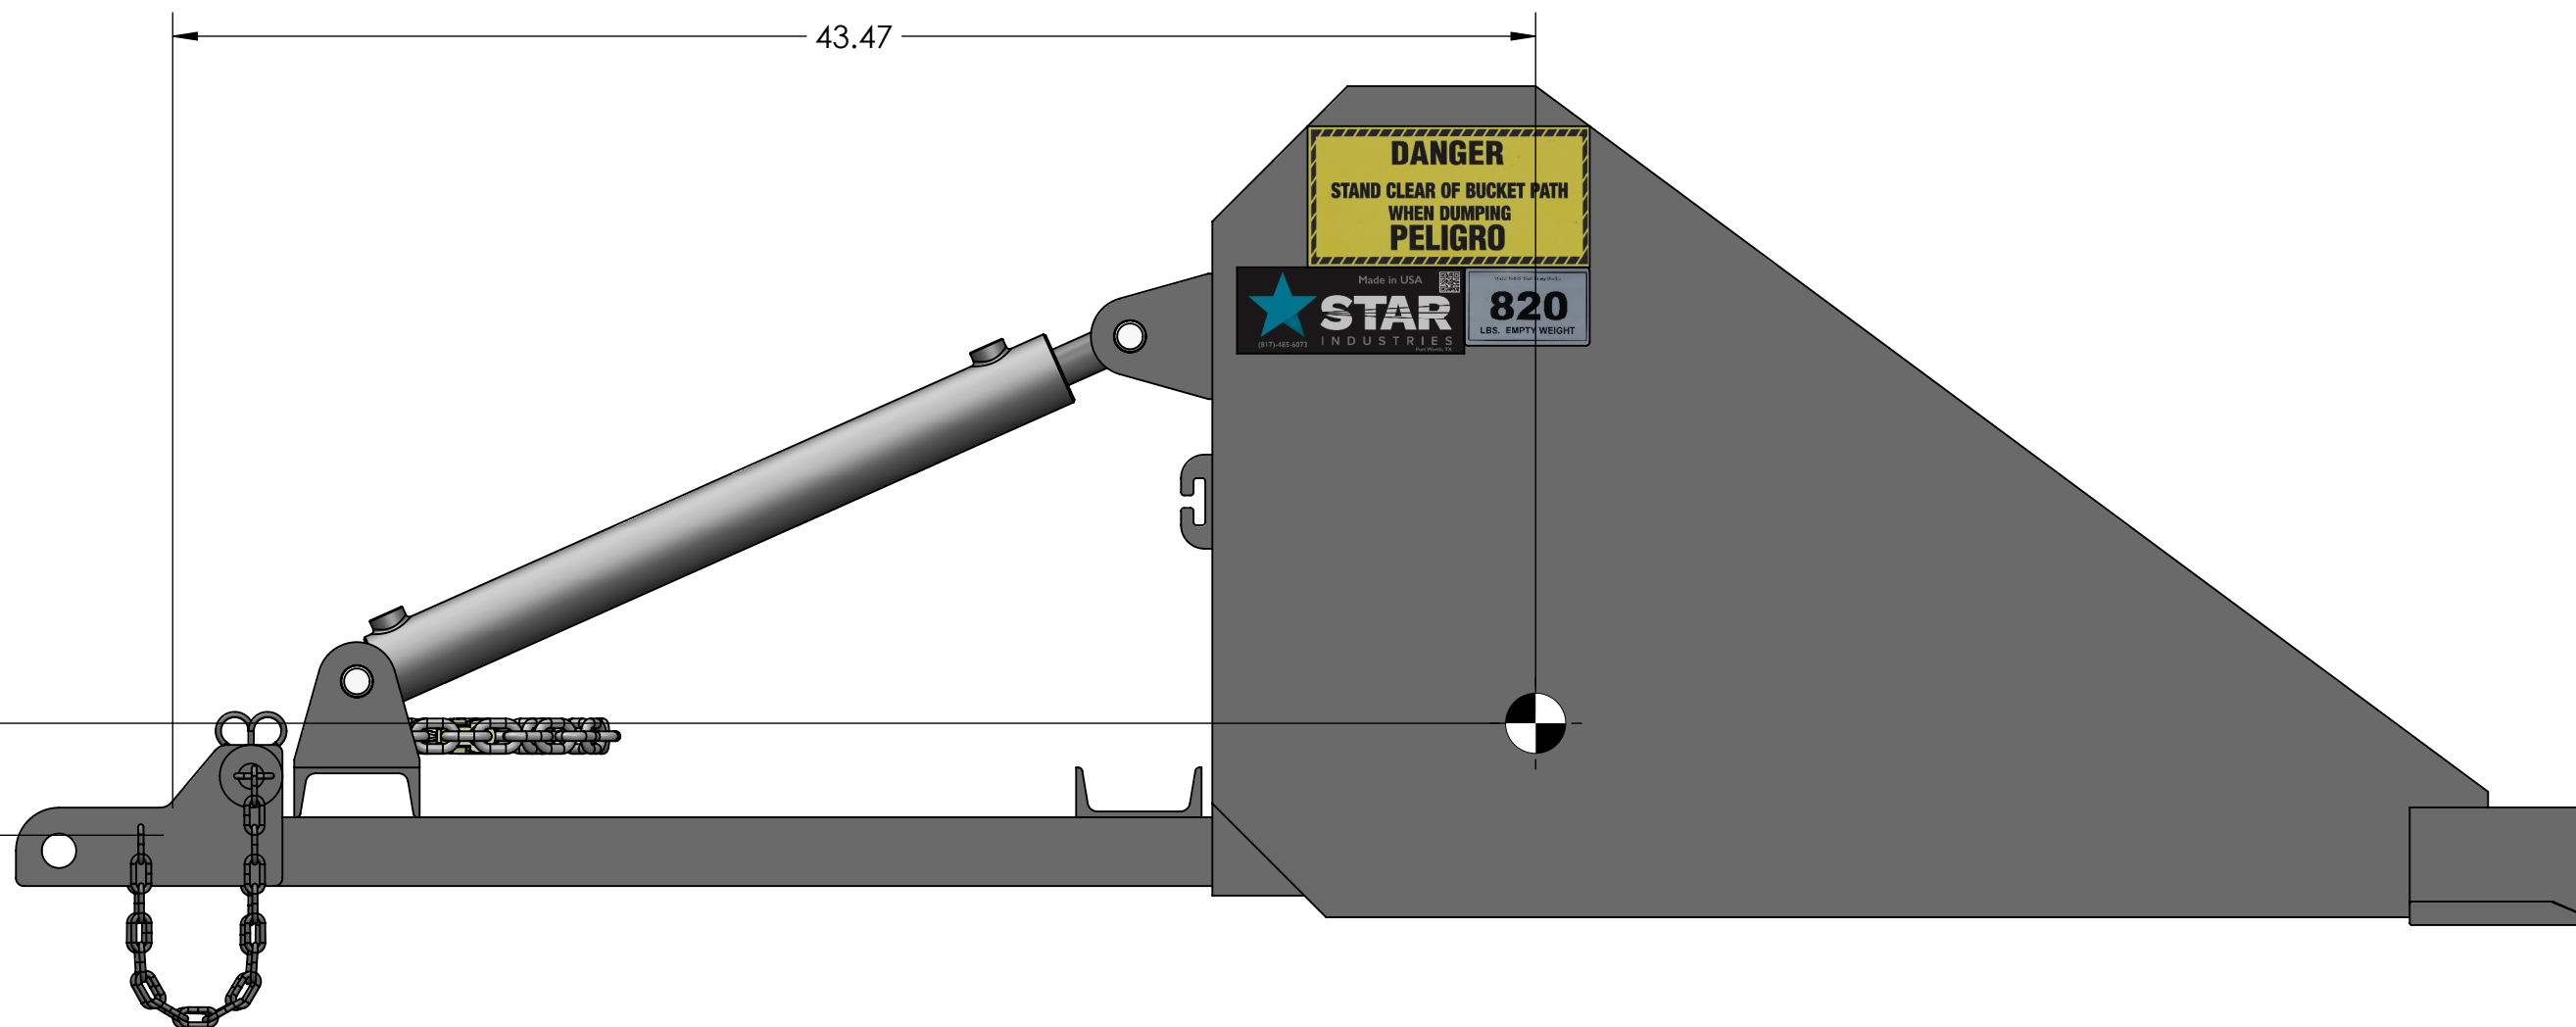

HORIZONTAL
LOAD CENTER

43.47

VERTICAL
LOAD CENTER

3.57

Phone: (800) 541-1797
(817) 485-6073
Fax: (817) 428-6008

4101 Garland Dr. Fort Worth, TX 76117 Email: mail@starindustries.com

Dealer Drawing

PROPRIETARY AND CONFIDENTIAL
THE INFORMATION CONTAINED IN THIS
DRAWING IS THE SOLE PROPERTY OF
STAR INDUSTRIES. ANY REPRODUCTION
IN PART OR AS A WHOLE WITHOUT
THE WRITTEN PERMISSION OF STAR
INDUSTRIES IS PROHIBITED.

TITLE:

84" SELF DUMP HYDRAULIC BUCKET

P-WEIGHT:
740.83 lbs.

DWG. NO.

1484SDH